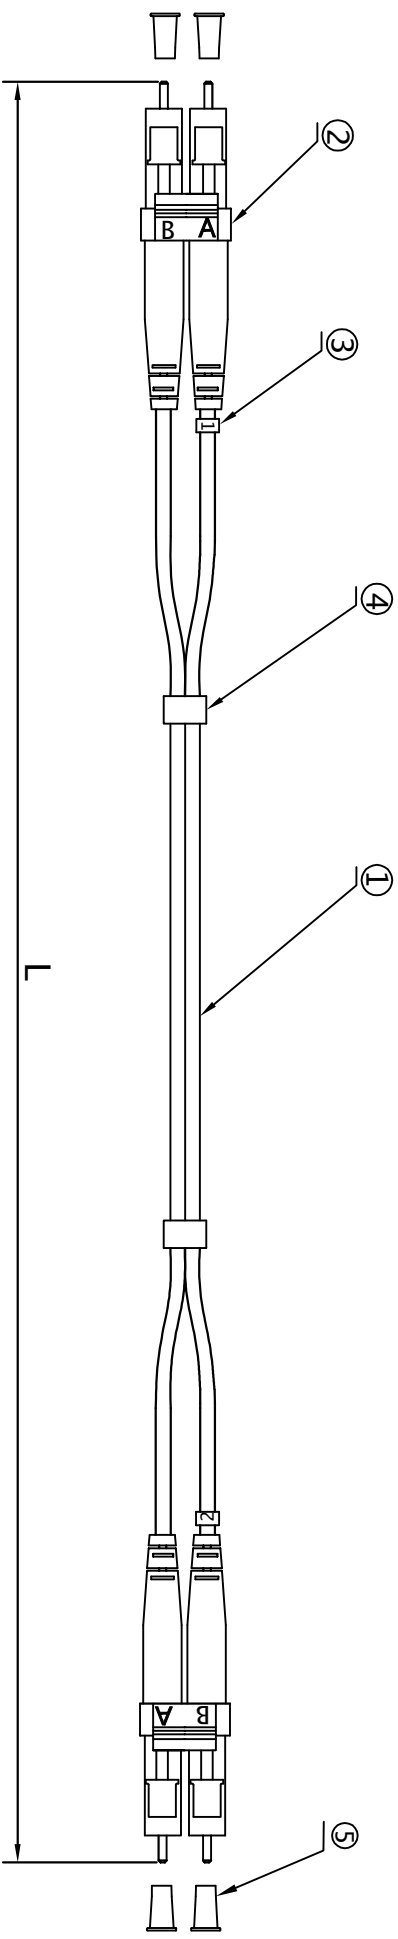

RoHS
Compliant

VERSION	DESCRIPTION	DATE
1.0	New Release	2022/4/13

NOTES :
Insertionloss < 0.3 dB

6	
5	Dust Cover
4	Shrinkage Tube
3	½ Code
2	LC MM Duplex Connector(Beige housing White boot
1	3.0mm,Duplex,MM-50/125 OM4, LSZH, Optical Fiber (Å¼å¼å¼å¼)
No.	Description

		Artikel: LW-50-LCLC-xxA, verschiedene Längen		
	UNIT	mm	TITLE	
	unless otherwise stated Tolerances mm ±0.3 ° ±0.2 mm ±0.1 ° ±0.1 angular		P/N	Patch Cord, LC-LC,MM-50/125 OM4, Duplex, LSZH, violet, 3.0mm, xxM
SIZE	A4	SCALE	Free	PAGE
				1 / 1
DRAWN BY			CHECK BY	
APPROVAL BY				