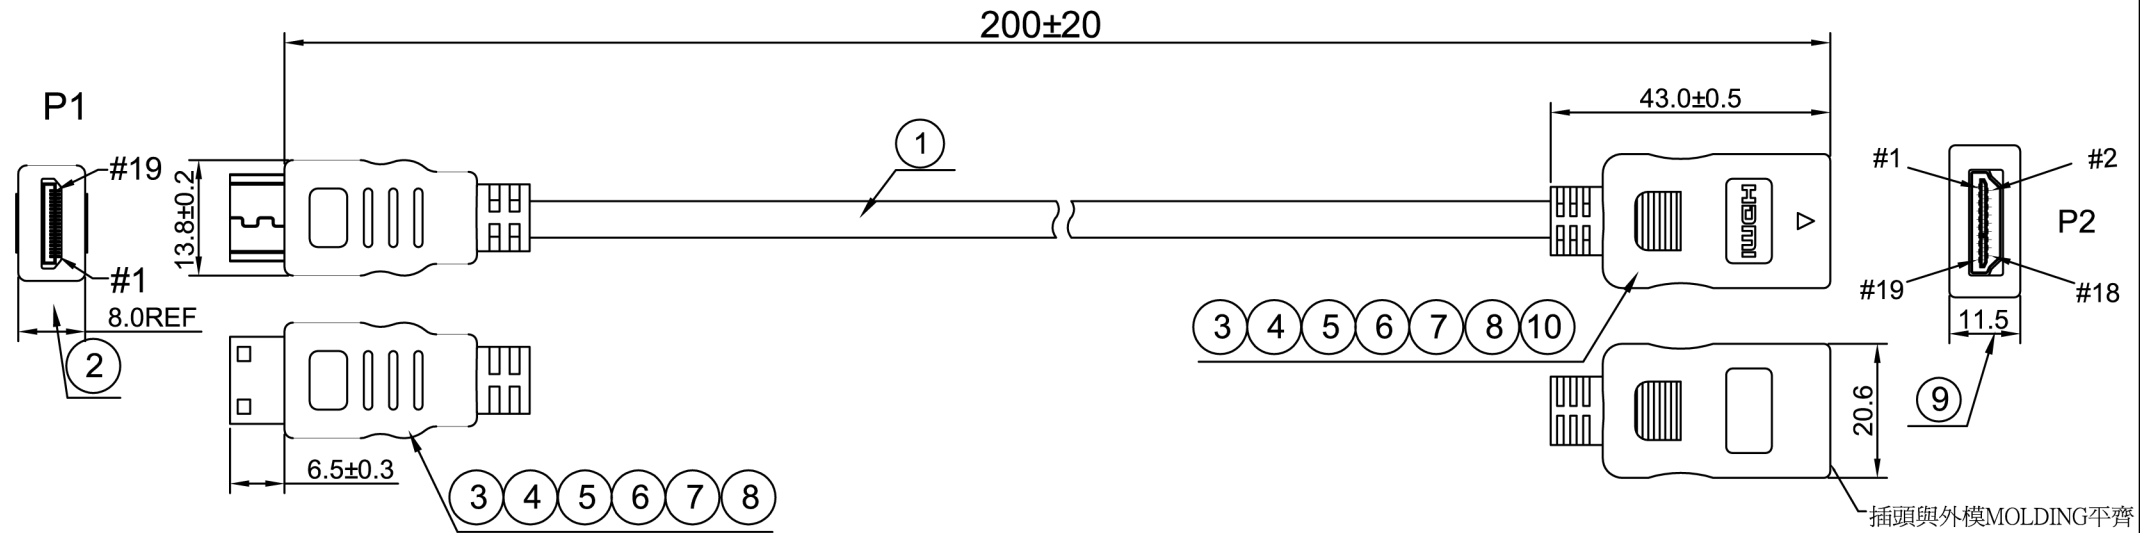

DESCRIPTION CONTROL			
REV	DESC	DATE	ECN NO

PIN ASSIGNMENT		NO	TYPE	DESCRIPTION	QTY	UNIT
P1		*	390	PE BAG:5*6*0.06MM	1	PCS
		*	390	CARTON:46*30*25CM	A/R	PCS
		*	390	PE BAG:30*28*0.08MM	A/R	PCS
1	WHITE	10	370	HDMI母護套(廣立)外購	1	PCS
3	WHITE RED	9	220	HDMI CONECTOR 19PIN (FEMALE)	1	PCS
2		8	370	HI TEAMP TAPE:W:15MM	60.0*2	MM
4	WHITE BROWN	7	370	FOIL-CU-20MM	50.0*2	MM
6		6		PVC-WH39/50	13.0	G
5	WHITE GREEN	5	120020000001	PE-5321	5.0	G
7	WHITE BLUE	4	210	TUBE-HT-ø2.0MM (THIN)	8.0*8	MM
9		3	210	TUBE-HT-ø0.8MM (THIN)	10.0*8	MM
8	WHITE	2	220	MINI HDMI type Conn	1	SET
10	WHITE	1		U20276,[(1P*30#+D+A)*4C+1P*30#+5C*28#] +A+B-WH39-ø5.5MM(HDMI CABLEX聯穎)	0.2	M
12	WHITE					
11	WHITE					
13	WHITE					
14	BLUE					
15	PURPLE					
16	GREEN					
17	ORANGE					
18	YELLOW					
19	RED					
S	BRAID					

RoHS COMPLIANT

OUTER MOLDING	AV 312	SD-08-50		
INNER MOLDING	AV 311			
DRAWN BY: ZYJ		SCALE: NONE	DATE:2009-05-06	
CHECKED BY:		CUSTOMER: C127	PAGE: 1/1	
APPROVED BY:		CUSTOMER P/N:		
ALL DIMENSIONS IN mm (UNLESS OTHERWISE SPECIFIED)				