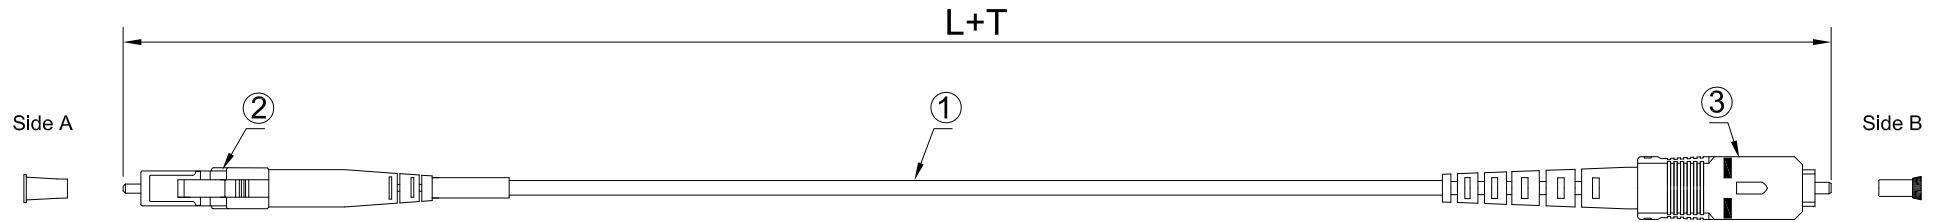

VERSION	DESCRIPTION	DATE
1.0	New Release	2023/6/19

L	T
L<1M	+50/-0 mm
1M≤L<5M	+100/-0 mm
5M≤L<10M	+100/-50 mm
L≥10M	±1%*L

Cross-Section(8:1):

Notes:

- (1) Insertion loss(IL) ≤ 0.3 dB
Return loss(RL) ≥ 65 dB
- (2) All materials are complied with RoHS directive

MAG GmbH

6									
5									
4									
3	SC/APC 8° 2.0mm Simplex Connector (Green housing, Green boot)								
2	LC/APC 8° 2.0mm Simplex Connector (Green housing, Green boot, Yellow heat shrink tube)								
1	2.0mm, Simplex, SM-9/125, G652D LSZH, Optical Fiber Cable(White)								
No.	Description								

UNIT mm
 unless otherwise stated
 Tolerances
 mm XXX.XX ±0.3
 XX.XX ±0.2
 X.XX ±0.1
 angular ±2°

TITLE		LC/APC-SC/APC,SM Simplex, 2.0mm,LSZH White, xxm			
UNIT	mm	P/N	xxx	DRAWN BY	Key
Customer P/N		LWR-LCA-SCA-x	CHECK BY		
SIZE	A4	SCALE	Free	PAGE	1/2
APPROVAL BY					