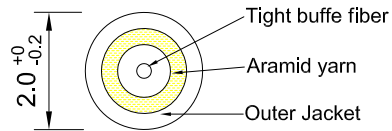

VERSION	DESCRIPTION	DATE
1.0	New Release	2023/6/19

L	T
L<1M	+50/-0 mm
1M≤L<5M	+100/-0 mm
5M≤L<10M	+100/-50 mm
L≥10M	±1%*L

Cross-Section(8:1):

Notes:

- (1) Insertion loss(IL) ≤ 0.3 dB
Return loss(RL) ≥ 65 dB
- (2) All materials are complied with RoHS directive

MAG GmbH

6									
5									
4									
3	SC/APC 8° 2.0mm Simplex Connector (Green housing, Green boot)								
2	LC/APC 8° 2.0mm Simplex Connector (Green housing, Green boot, Yellow heat shrink tube)								
1	2.0mm, Simplex, SM-9/125, G652D LSZH, Optical Fiber Cable(White)								
No.	Description								

UNIT mm
 unless otherwise stated
 Tolerances
 mm XXX.XX ±0.3
 XX.XX ±0.2
 X.XX ±0.1
 angular ±2°

TITLE		LC/APC-SC/APC,SM Simplex, 2.0mm,LSZH White, xxm			
UNIT	mm	P/N	xxx	DRAWN BY	Key
Customer P/N		LWR-LCA-SCA-x	CHECK BY		
SIZE	A4	SCALE	Free	PAGE	1/2
APPROVAL BY					